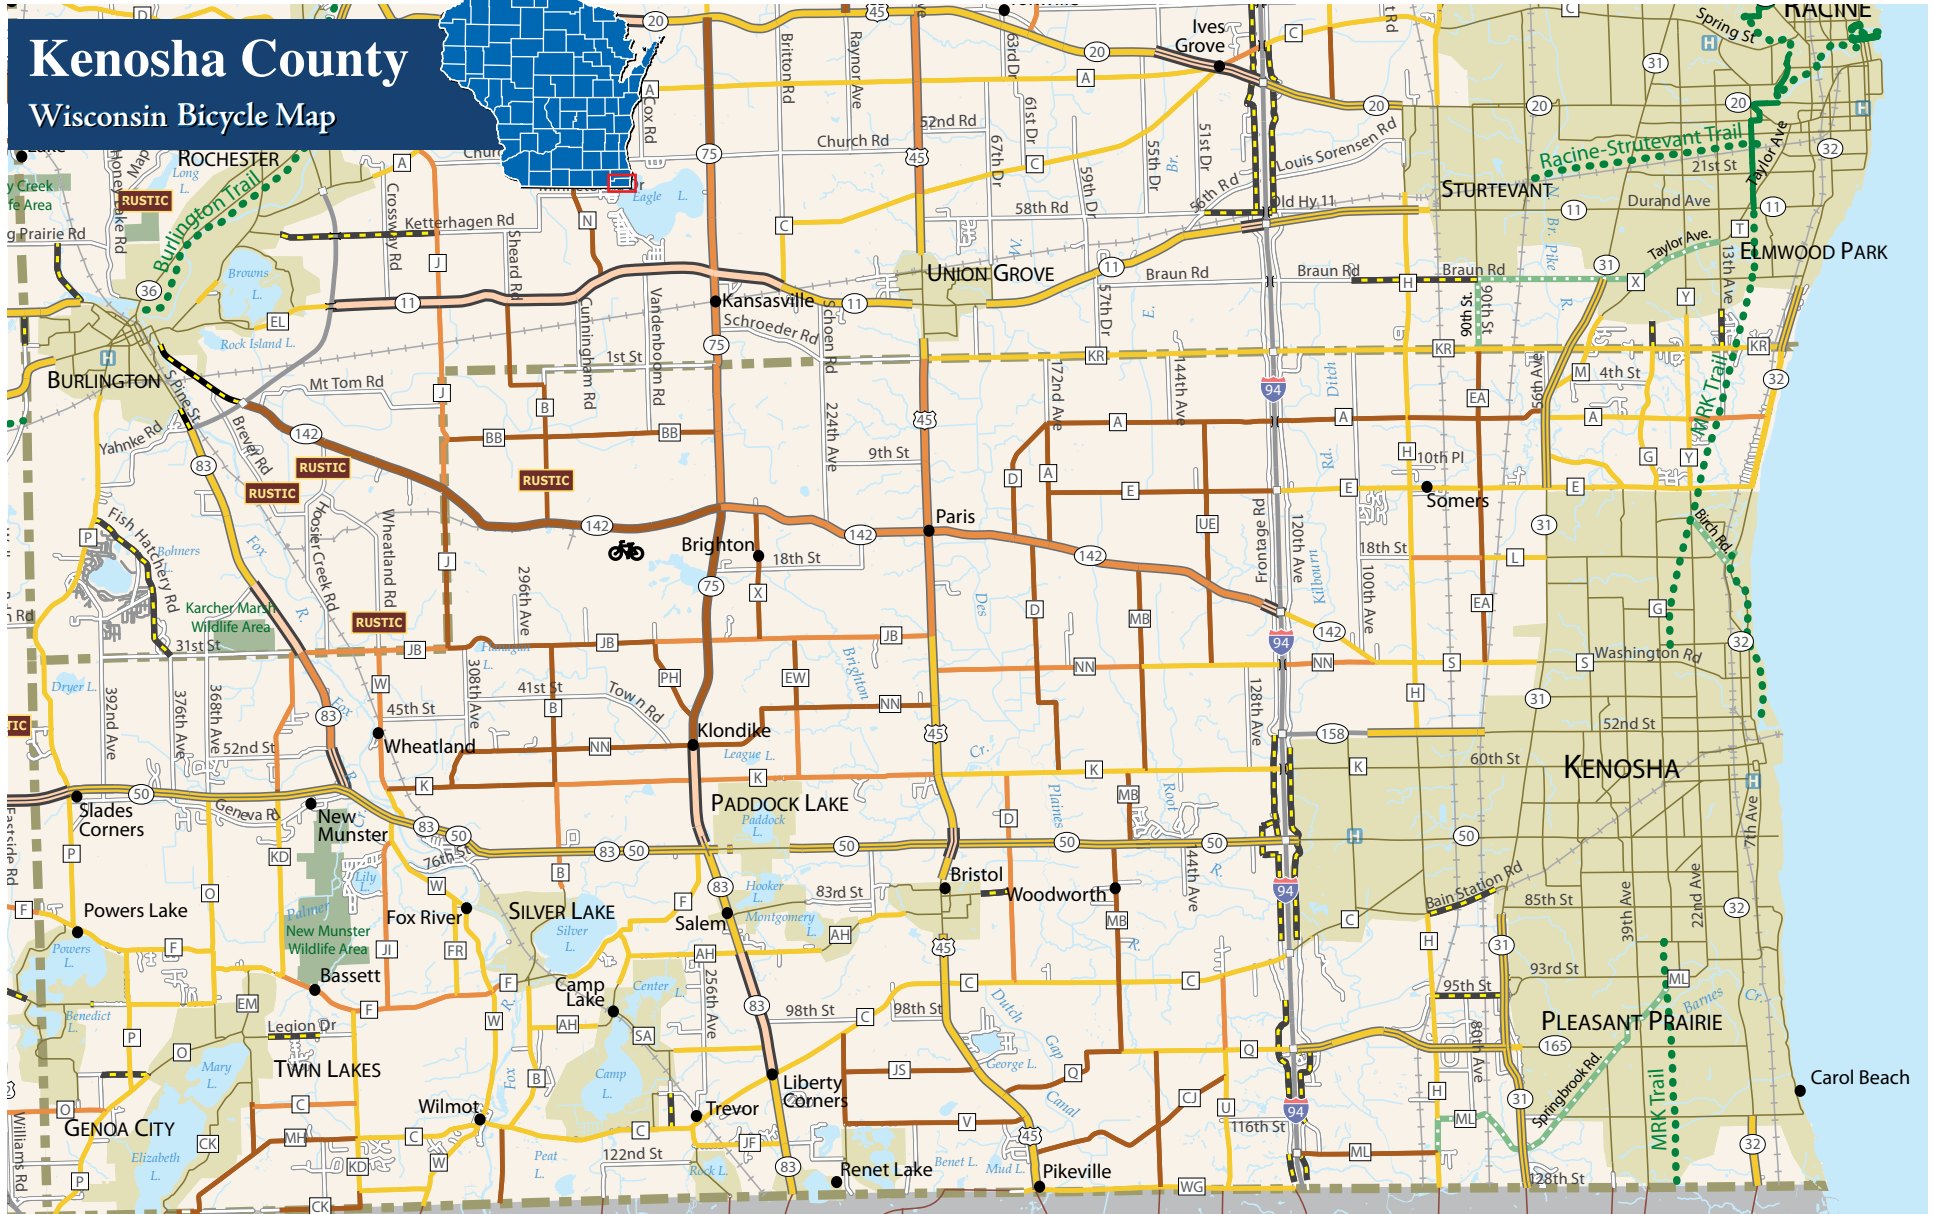

# Kenosha County

## Wisconsin Bicycle Map

Higher Traffic Volume	Unpaved Road	Town roads	Paved shoulder	Best Condition
Prohibited	Bridge	Interchange	Paved shoulder	Moderate Condition
Mountain Bike Trail	Bicycle Trail	Higher Volume, Wider Paved Shoulders	Paved 4-lane shoulder highway	High Volume, Undesirable

See full legend for complete descriptions of road classifications